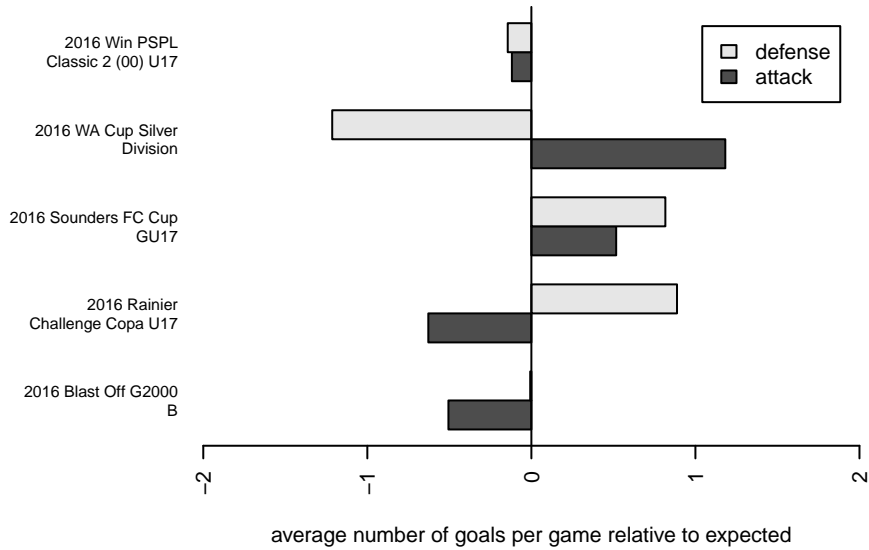

Venues played:  
 2016 Rainier Challenge Copa U17  
 2016 Sounders FC Cup GU17  
 2016 Blast Off G2000 B  
 2016 Win PSPL Classic 2 (00) U17  
 2016 WA Cup Silver Division

**attack and defense variance (black dot)  
relative to other teams  
and top 10 in region**

**attack and defense rating  
relative to others at age  
and all opponents in last 13 months**

**attack and defense rating  
relative to others at age  
and all opponents in last 13 months**

**Performance relative to 13 month average**

**Performance relative to 13 month average**

Distribution of opponents  
 Red = Lose zone, Blue = Win zone, Green = Even  
 Black line separates win/lose zones

lot. A=Neither has attack advantage, B=Opponent has both attack and defense advantage, C=Opponent has both attack and defense disadvantage, D=Both have