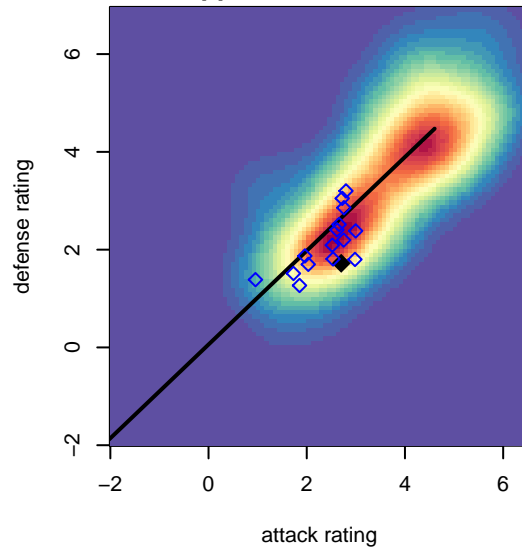

# MRFC Blue G00

Mount Rainier FC  
 Bonney Lake, WA  
 G00 total strength=1438  
 attack=14.9 defense=5.59  
 spr league = Win PSPL Classic 2 (00) U17  
 notes= Carver 2016

alt names used:  
 MRFC G00 Carver  
 MRFC G00 Carver  
 MRFC G00 Carver  
 MRFC G00 Carver  
 MRFC G00 BLUE

**attack and defense rating  
relative to others at age  
and all opponents in last 13 months**

**attack and defense rating  
relative to others at age  
and all opponents in last 13 months**

**Performance relative to 13 month average**

**Performance relative to 13 month average**

Distribution of opponents  
 Red = Lose zone, Blue = Win zone, Green = Even  
 Black line separates win/lose zones

lot. A=Neither has attack advantage, B=Opponent has both attack and defense advantage, C=Opponent has both attack and defense disadvantage, D=Both have