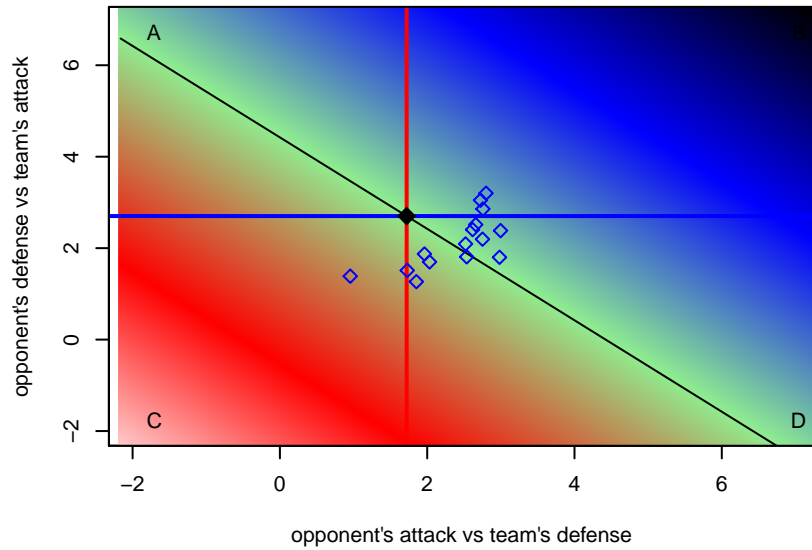

**attack and defense rating  
relative to others at age  
and all opponents in last 13 months**

**attack and defense rating  
relative to others at age  
and all opponents in last 13 months**

**Performance relative to 13 month average**

**Performance relative to 13 month average**

Distribution of opponents  
 Red = Lose zone, Blue = Win zone, Green = Even  
 Black line separates win/lose zones

lot. A=Neither has attack advantage, B=Opponent has both attack and defense advantage, C=Opponent has both attack and defense disadvantage, D=Both have