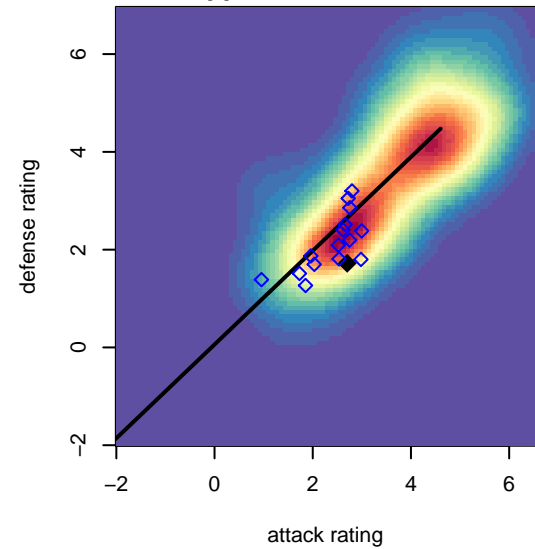

Venues played:  
 2016 Rainier Challenge Copa U17  
 2016 Sounders FC Cup GU17  
 2016 Blast Off G2000 B  
 2016 Win PSPL Classic 2 (00) U17  
 2016 WA Cup Silver Division

**attack and defense variance (black dot)  
relative to other teams  
and top 10 in region**

**attack and defense rating  
relative to others at age  
and all opponents in last 13 months**

**attack and defense rating  
relative to others at age  
and all opponents in last 13 months**

**Performance relative to 13 month average**

**Performance relative to 13 month average**

Distribution of opponents  
 Red = Lose zone, Blue = Win zone, Green = Even  
 Black line separates win/lose zones

lot. A=Neither has attack advantage, B=Opponent has both attack and defense advantage, C=Opponent has both attack and defense disadvantage, D=Both have