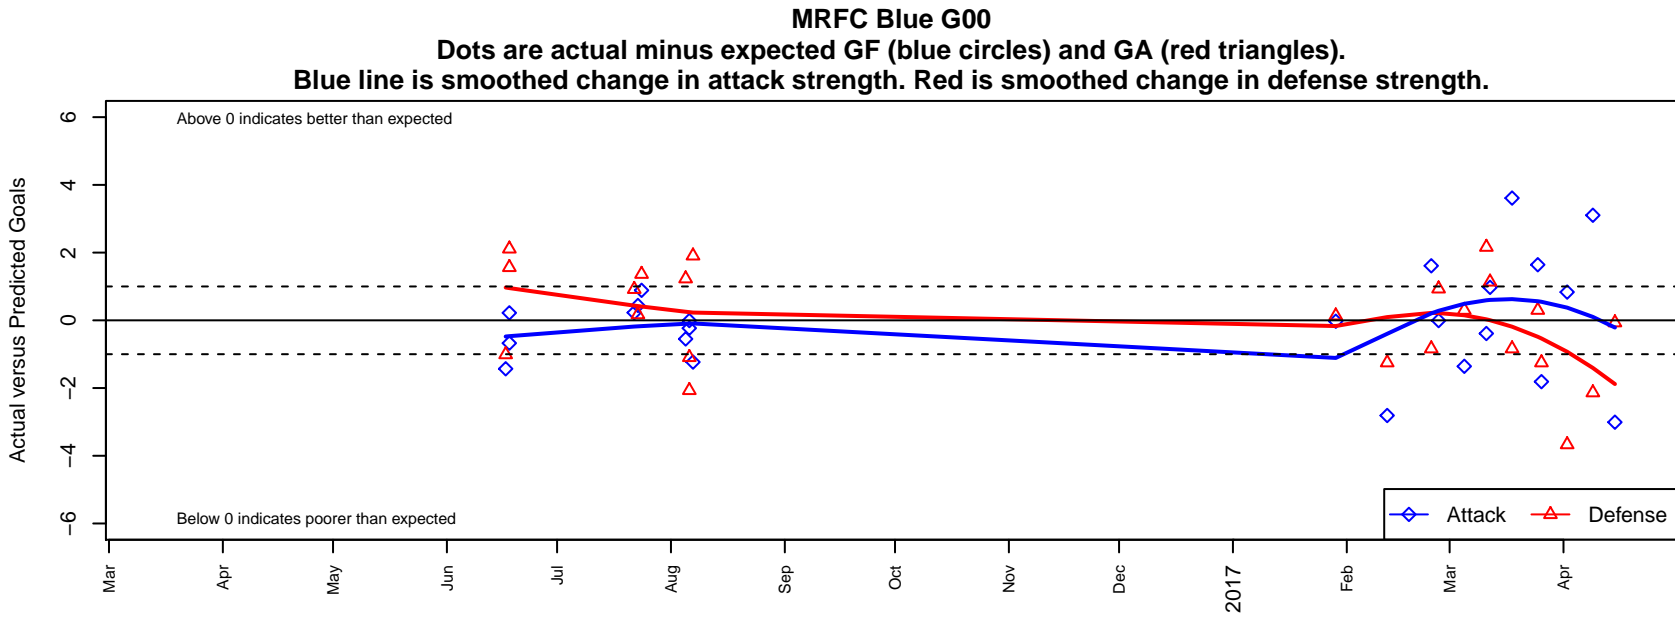

**attack and defense variance (black dot)
relative to other teams
and top 10 in region**

**attack and defense rating
relative to others at age
and all opponents in last 13 months**

**attack and defense rating
relative to others at age
and all opponents in last 13 months**

MRFC Blue G00

Mount Rainier FC
Bonney Lake, WA
G00 total strength=1438
attack=14.9 defense=5.59
spr league = Win PSPL Classic 2 (00) U17
notes= Carver 2016

alt names used:
MRFC G00 Carver
MRFC G00 Carver
MRFC G00 Carver
MRFC G00 Carver
MRFC G00 BLUE

Venues played:
2016 Rainier Challenge Copa U17
2016 Sounders FC Cup GU17
2016 Blast Off G2000 B
2016 Win PSPL Classic 2 (00) U17
2016 WA Cup Silver Division