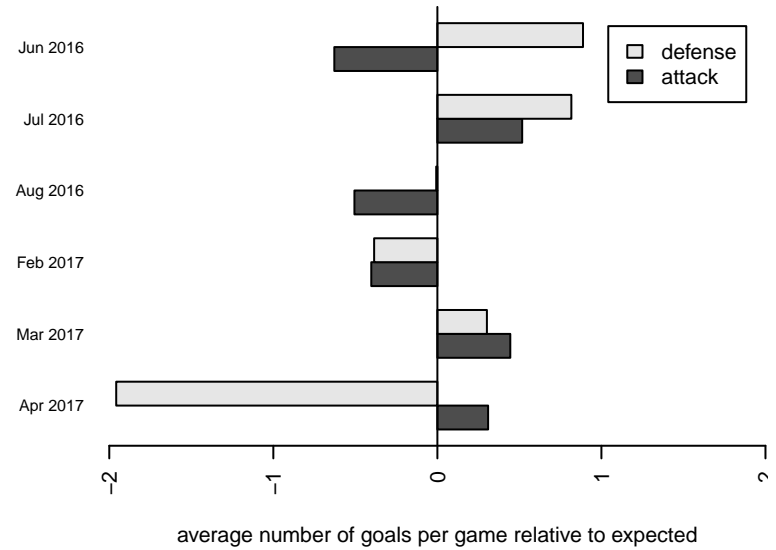

**attack and defense rating  
relative to others at age  
and all opponents in last 13 months**

**attack and defense rating  
relative to others at age  
and all opponents in last 13 months**

**Performance relative to 13 month average**

**Performance relative to 13 month average**

Distribution of opponents  
 Red = Lose zone, Blue = Win zone, Green = Even  
 Black line separates win/lose zones

lot. A=Neither has attack advantage, B=Opponent has both attack and defense advantage, C=Opponent has both attack and defense disadvantage, D=Both have