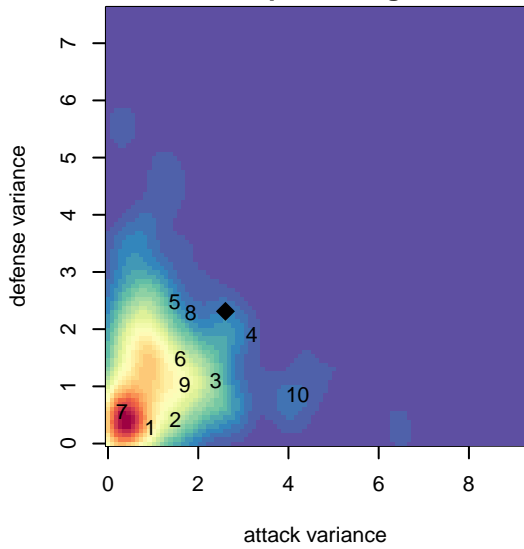

**attack and defense variance (black dot)
relative to other teams
and top 10 in region**